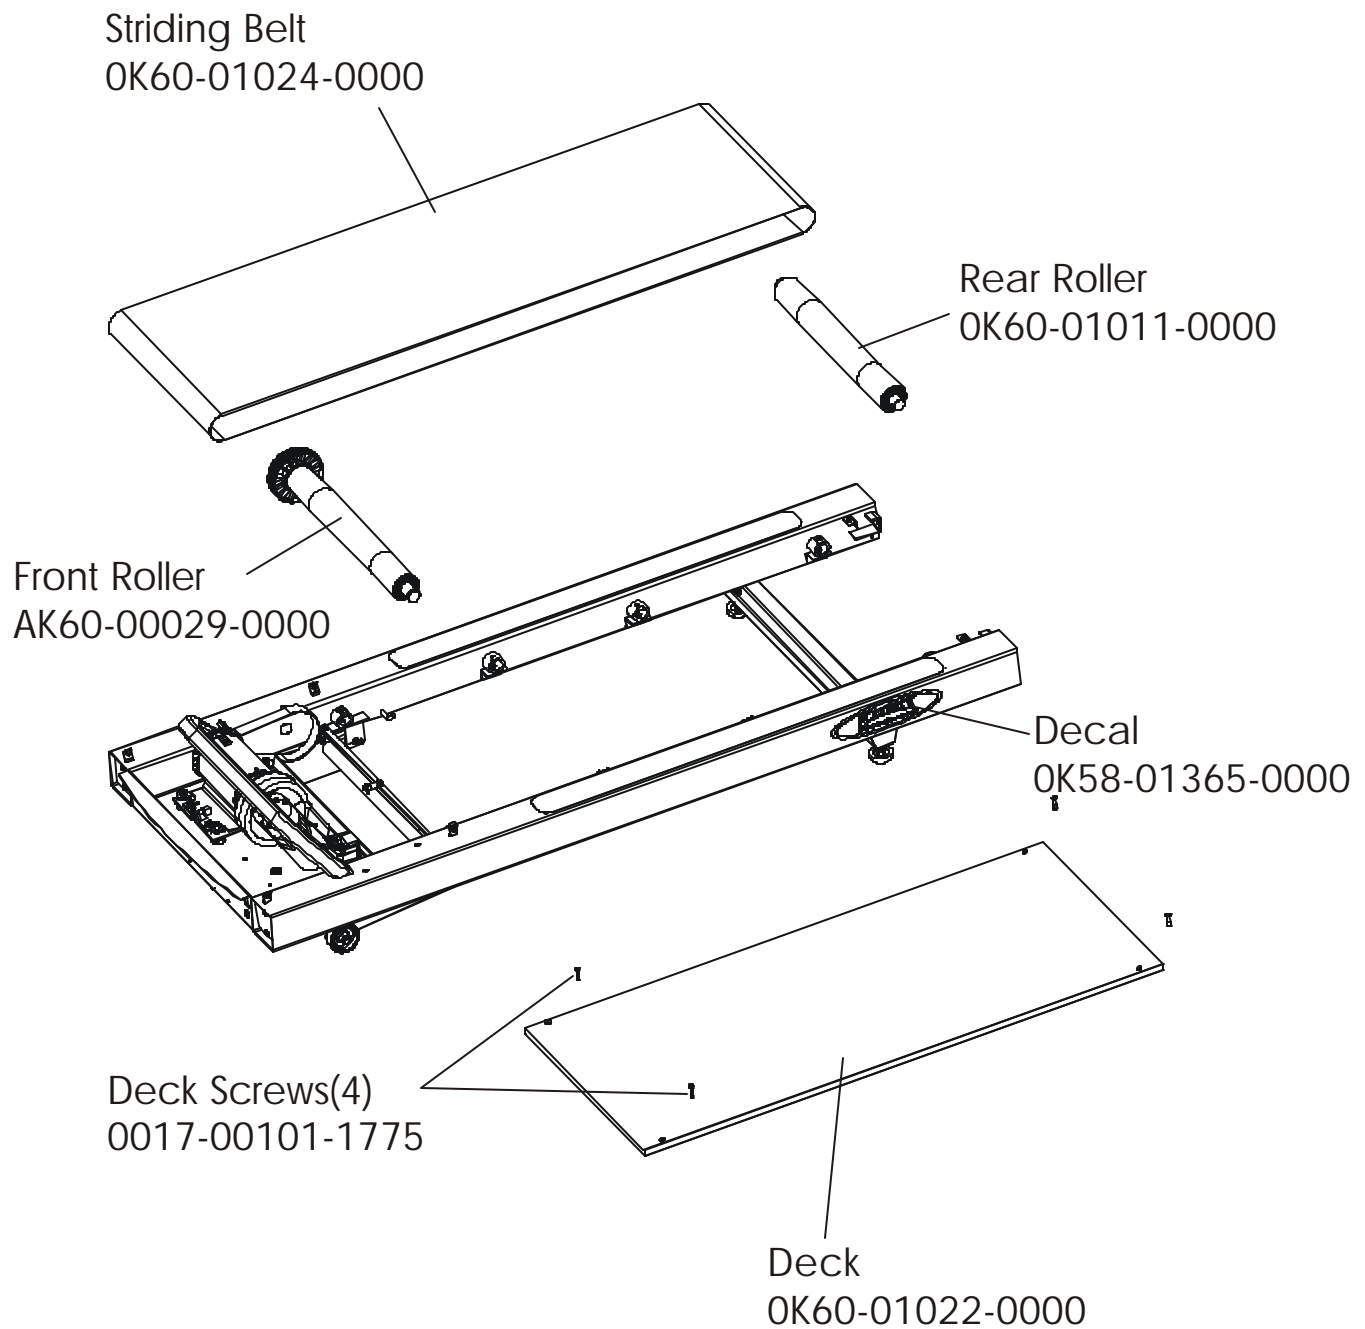

91TW-0XXX-02
S/N WTF100000 and up

ARCTIC SILVER 91TW
Accessory Trays

91TW-0XXX-02
S/N WTF100000 and up

ARCTIC SILVER 91TW
Belt, Deck and Rollers

91TW-0XXX-02
S/N WTF100000 and up

ARCTIC SILVER 91TW
Lifesprings and Anti-Static Tinsel